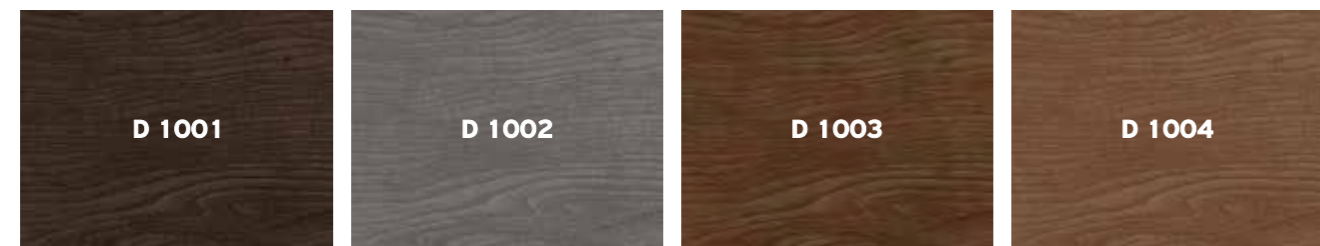

NATURAL

The furniture of MOSAIC series is made of Sea Plywood lined with 4 different wood Veneers (Walnut / Oak / Cherry / Poplar) in wood shades from codes P1001 to P1009

The furniture of OCEAN series is made of Sea Plywood lined with Natural Rustic Oak / Solid Oak and Plywood 18mm in Lacquer shades

The furniture of NATURAL, ROVERE RUSTIC and K-ONE series is made of Sea Plywood lined with Natural Rustic Oak

The furniture of OPEN series is made of Sea Plywood lined with POPLAR in wood shades from codes P1001 to P1009