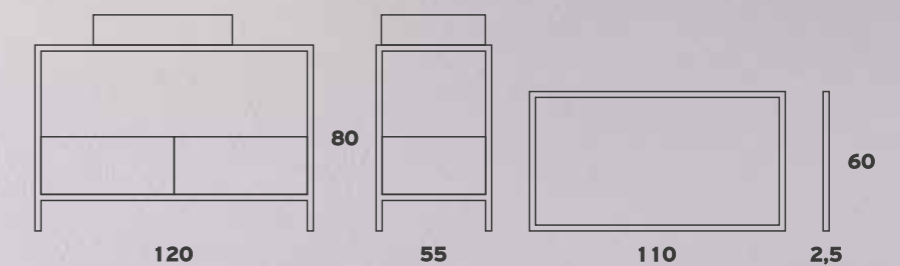

FERRO 120

FERRO 120

Metallic Base
Washbasin EQA60M LE MALTE NERO
Mirror