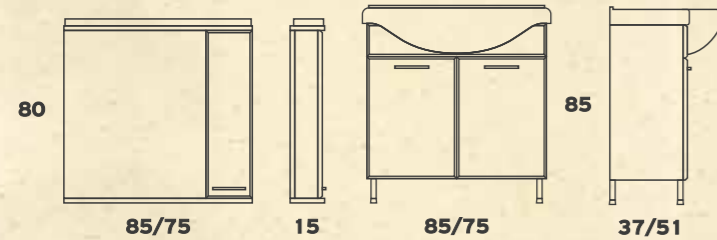

OCEAN 085

Base (Color) + Washbasin
Mirror (Color)
Total

Base (White) + Washbasin
Mirror (White)
Total