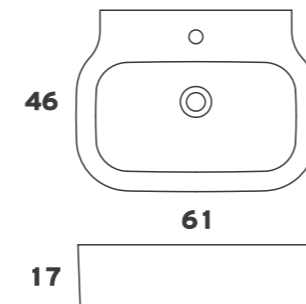

TOP SMILE

INSET - SUBMERGED

Depth 15

SOPRA MIN

Depth 13

Depth 14

Depth 14