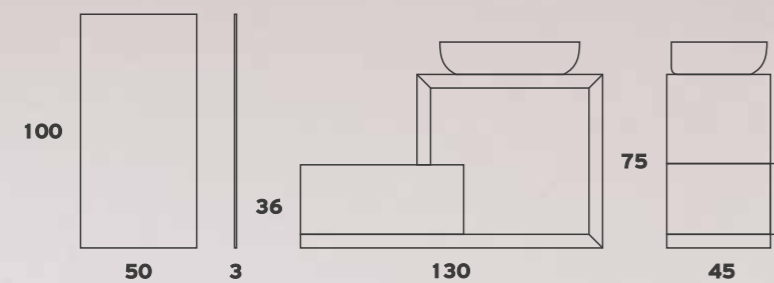

FLOOR 130

FLOOR 130

Base
Washbasin ECI60M
Mirror LED

COMODA 100

COMODA 100

Base
Glass Washbasin 12mm
Mirror