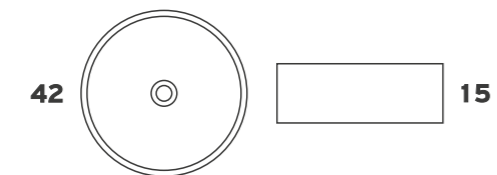

TOP SMILE

INSET - SUBMERGED

Depth 15

SOPRA MIN

Depth 13

Depth 14

Depth 14