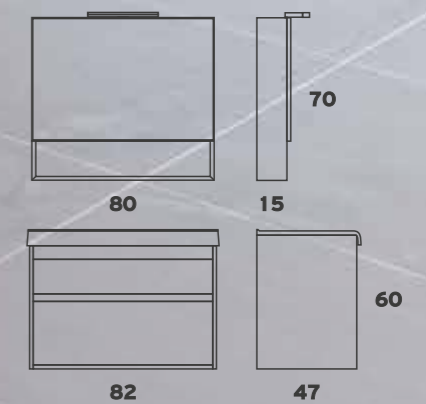

SENTIMENTI 100

SENTIMENTI 100

Melamine Base (2 drawers)+Basin
Recumbent Melamine Mirror
Luminaire 4501

Lacquer Base (2 drawers)+Basin
Recumbent Lacquer Mirror

SENTIMENTI 082

SENTIMENTI 082

Melamine Base + Washbasin
Melamine Mirror
Luminaire LED 4501