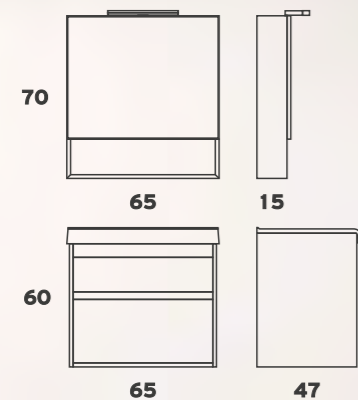

SENTIMENTI 065

SENTIMENTI 065

Melamine Base + Washbasin
Melamine Mirror
Luminaire LED 4501

Lacquer Base + Washbasin
Lacquer Mirror