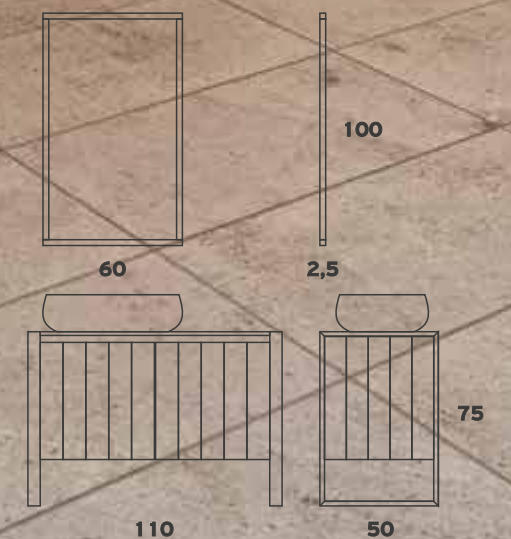

PALETTE 110

PALETTE 110

Base
Washbasin NUVOLA 060 LE MALTE GRIGGIO
Mirror