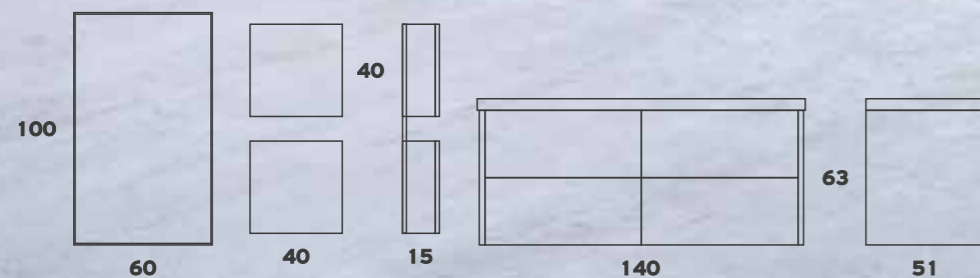

BOX 140

BOX 140

Base (4 drawers)
Counter-Washbasin LAMINAM 50mm
Inox Frame Mirror
Luminaire 4502
Cabinets Mir. (2 items)

BOX 105

BOX 105

Base (2 drawers)
Lid LAMINAM 50mm
Washbasin TOP 060
Recumbent Mirror
Luminaire 4503