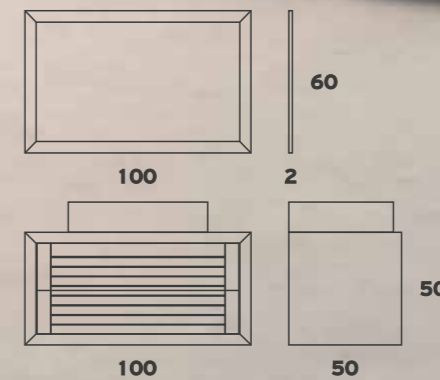

MOSAIC 100

MOSAIC 100

Base (2 drawers)
Washbasin ISVEA 060
Mirror