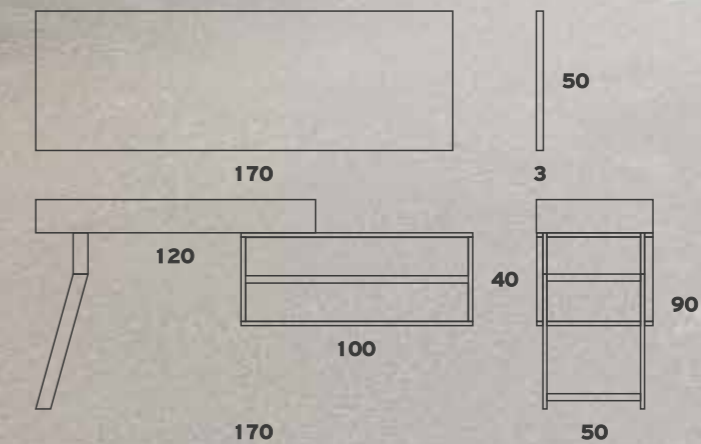

VULCANO 170

VULCANO 170

Support Base Solid Oak
Washbasin LAMINAM
Hanging Drawer
Mirror with LED