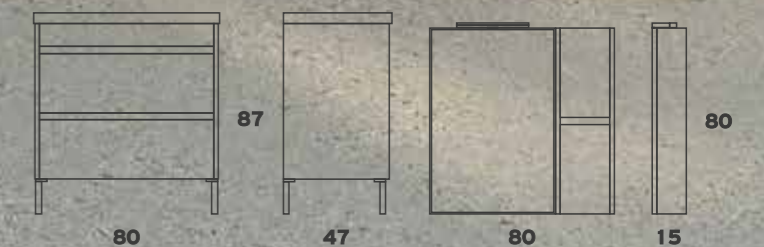

ELEGANCE 080

ELEGANCE 080

Lacquer Base + Washbasin
Lacquer Mirror

Melamine Base + Washbasin
Melamine Mirror
Luminaire LED 4501