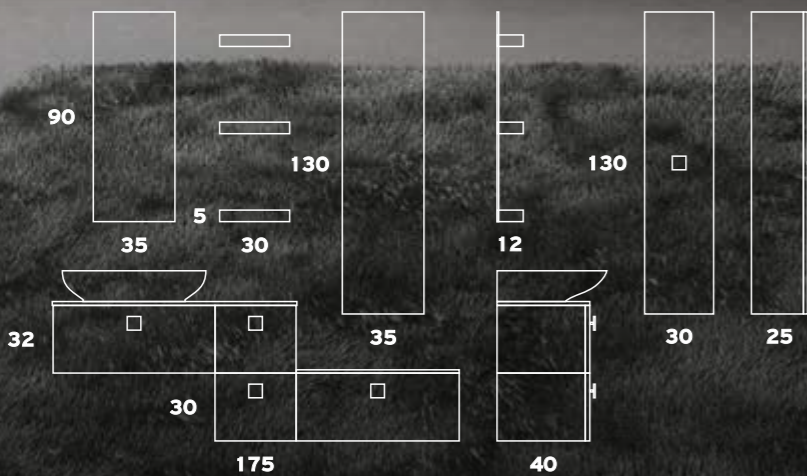

TETRIS 175

TETRIS 175

- Base
- Glass Marble Washbasin Lid
- Washbasin FUORI 3
- Glass Marble Washbasin Side Lid
- Washbasin Mirror
- Side Mirror
- Shelf TETRIS (3 items)
- Column TETRIS

TETRIS 105

TETRIS 105

- Base
- Glass Marble Lid
- Washbasin FUORI 3
- Inox Frame Mirror
- Luminaire 4400