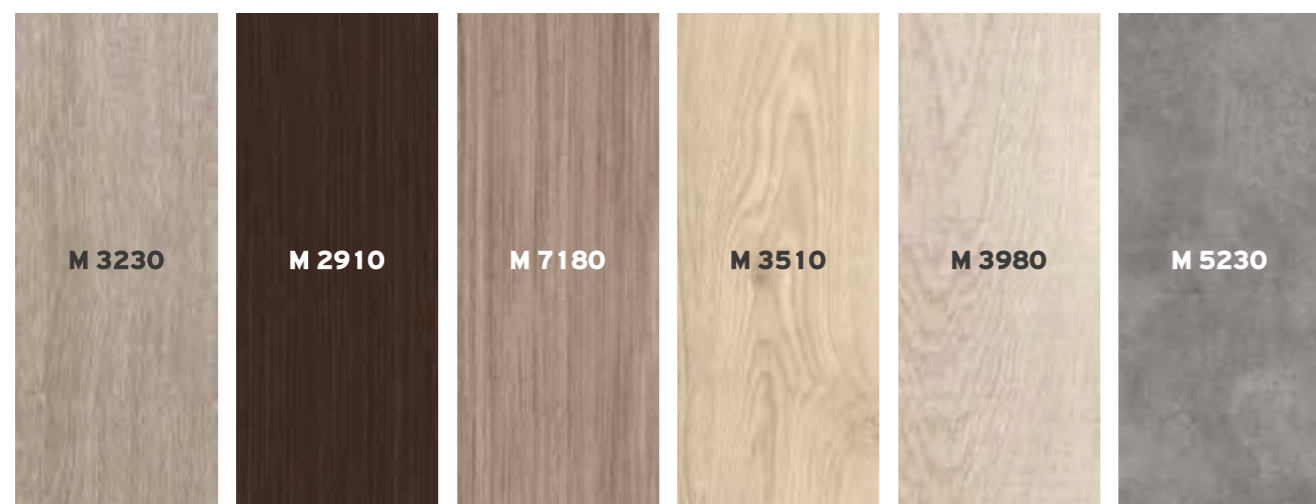

SMILE

Made of water resistant MDF in RAL shades and 12 Melamine colors

Ability of placing a countertop washbasin in the SMILE furniture on a surface of:

- Melamine 18mm |
- Sea Plywood Lacquer 18mm |
- Technogranite 20mm |
- Crystal 12mm in RAL shades |
- White Marble Glass 12mm |