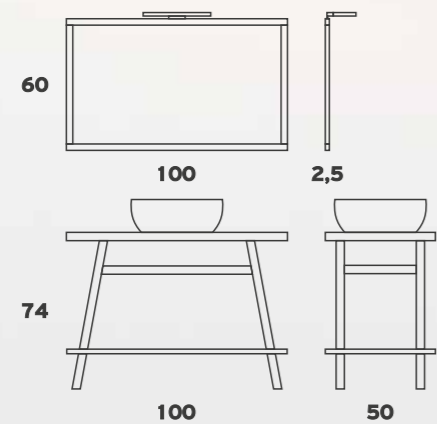

The furniture of COMODA series is made of Solid POPLAR and in shades from P1001 to P1009

CAVALETTO 170

CAVALETTO 170

Base
Washbasin CONCHIGLIA
Mirror

CAVALETTO 100

CAVALETTO 100

Base
Washbasin ECI40 LE MALTE NERO
Mirror