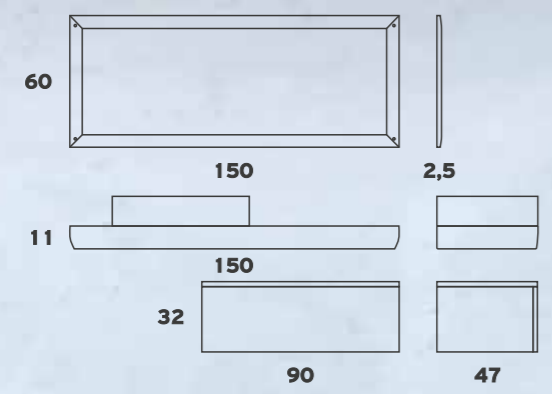

VILLAGE 150K

VILLAGE 150K

- Base
- Washbasin EQA60M LE MALTE GRIGGIO
- Mirror
- Cabinet Drawer Solid Oak