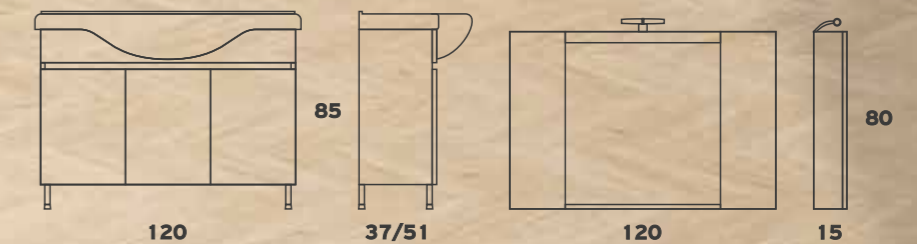

SIFNOS 120

Base + Washbasin
Mirror + Luminaire LED
Total