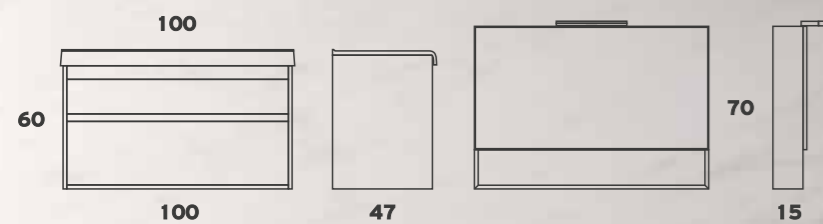

SENTIMENTI 100

SENTIMENTI 100

Melamine Base (2 drawers)+Basin
Recumbent Melamine Mirror
Luminaire 4501

Lacquer Base (2 drawers)+Basin
Recumbent Lacquer Mirror