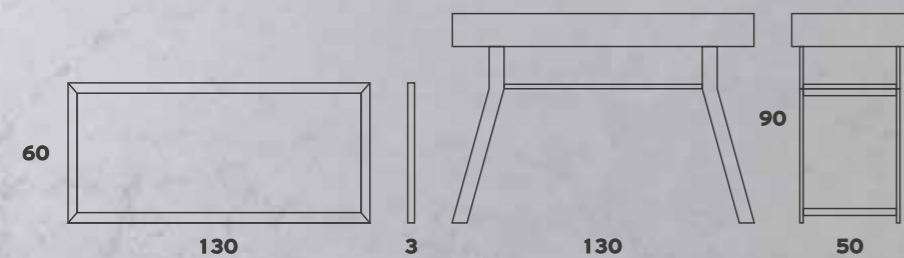

VULCANO 130

VULCANO 130

Solid Oak Base
Washbasin LAMINAM
Solid Oak Mirror