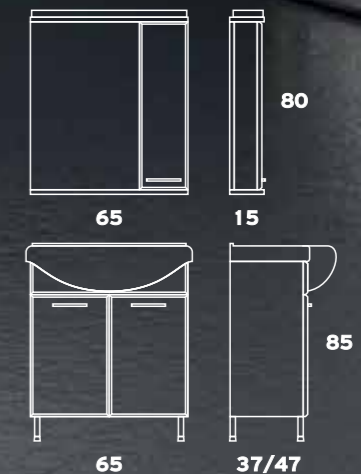

Base (Color) + Washbasin
Mirror + Luminaire LED
Total

OCEAN 055

OCEAN 055

Base (Color) + Washbasin
Mirror (Color)
Total

Base (White) + Washbasin
Mirror (White)
Total

OCEAN 065

OCEAN 065

Base (White) + Washbasin
Mirror (White)
Total