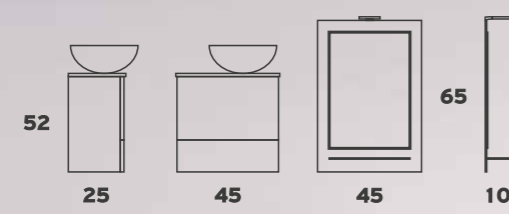

TRENDY 045L

TRENDY 045L
Base
Glass Marble Lid
Washbasin TOP 029
Mirror
Luminaire 4902