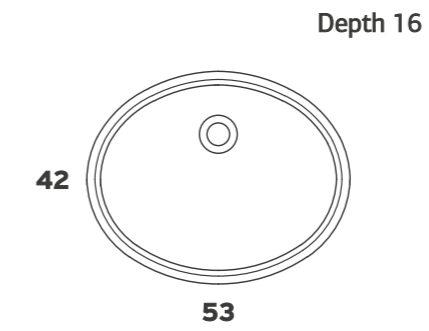

TOP SMILE

INSET - SUBMERGED

SOTTO

Depth 15

SOPRA MIN

Depth 13

Depth 14

Depth 14