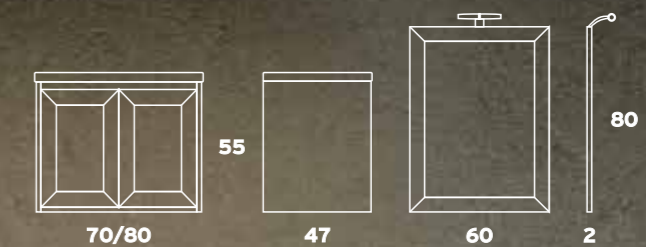

ROVERE RUSTIC 080

Base
Washbasin ELEGANCE 080
Mirror
Luminaire ECO