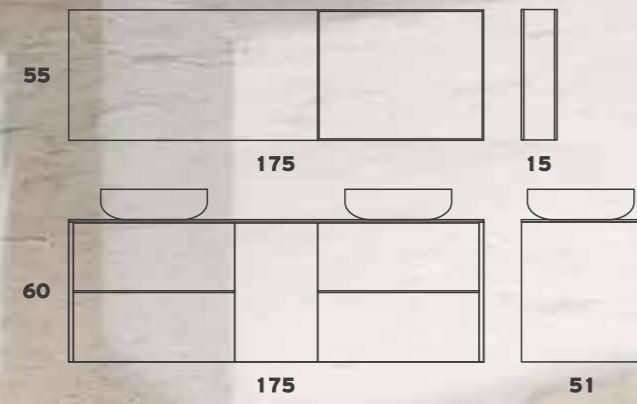

BOX 175

BOX 175

- Base (4 drawers)
- Crystal Lid 12mm
- Washbasin NUVOLA 045 (2 items)
- Mirror
- Recumbent Mirror