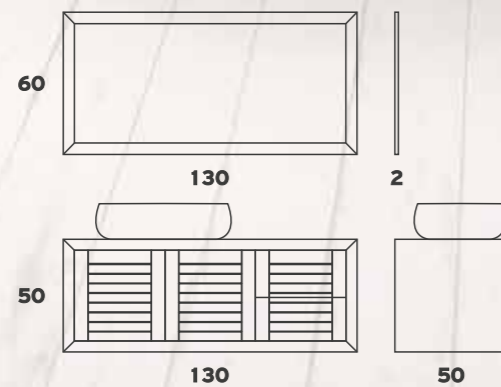

MOSAIC 130

MOSAIC 130

Base (2 drawers)
Washbasin NUVOLA 060
Mirror