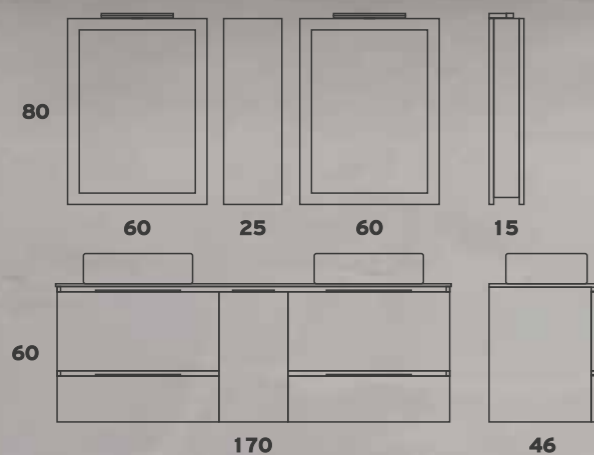

- Melamine 18mm |
- Sea Plywood Lacquer 18mm |
- Technogranite 20mm |
- Crystal 12mm in RAL shades |
- White Marble Glass 12mm |

SMILE 170

SMILE 170

Melamine Base + Lid
Washbasin TOP 047
Melamine Mirror
Melamine Mirror Cabinet
Luminaire 4501