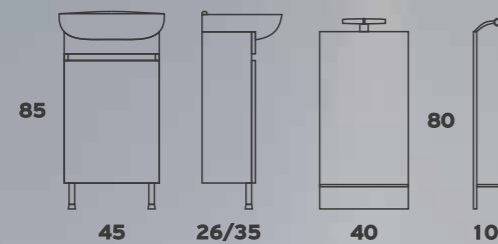

SIFNOS 045

SIFNOS 045

Base + Washbasin
Mirror + Luminaire LED
Total

OCEAN 045

Base (White) + Washbasin

Base (Color) + Washbasin
Mirror + Luminaire LED
Total