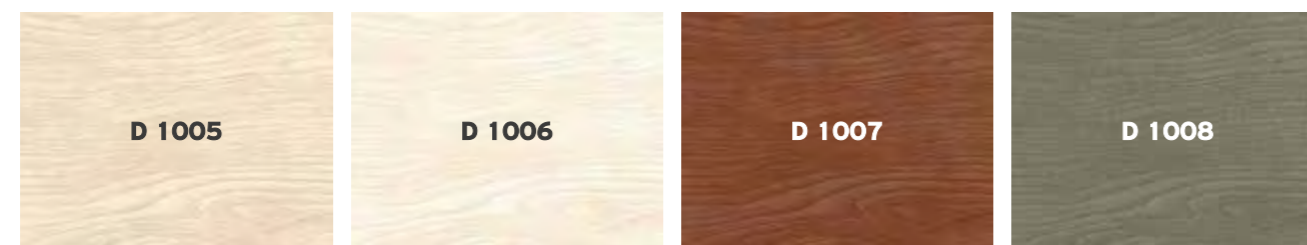

Base
Washbasin TOP 046
Mirror

K-ONE 120

K-ONE 120

Base
Washbasin NUVOLA 060
Mirror

TOP VILLAGE

The furniture of VILLAGE series is made of Solid Oak

The furniture of CVALETTTO/SPAZIO/FLOOR/ORO/TOP/G-TOP/MINI series is made of Sea Plywood lined with Natural Rustic Oak and Plywood 18mm in Lacquer shades