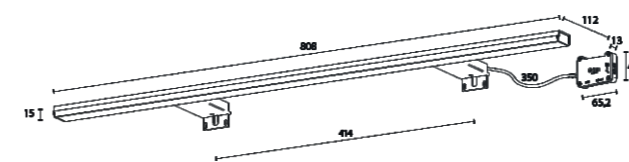

HOLLYWOOD code **4500**

11W - 1100lm - 5700K |