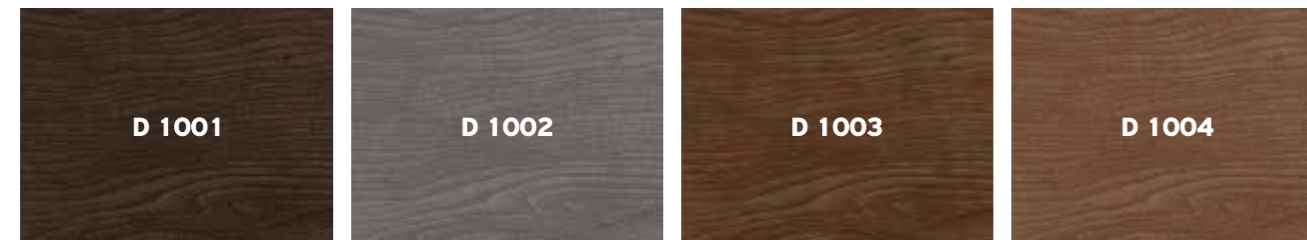

Base
Washbasin TOP 046
Mirror

K-ONE 120

K-ONE 120

Base
Washbasin NUVOLA 060
Mirror

TOP VILLAGE

The furniture of VILLAGE series is made of Solid Oak

The furniture of CVALETTTO/SPAZIO/FLOOR/ORO/TOP/G-TOP/MINI series is made of Sea Plywood lined with Natural Rustic Oak and Plywood 18mm in Lacquer shades