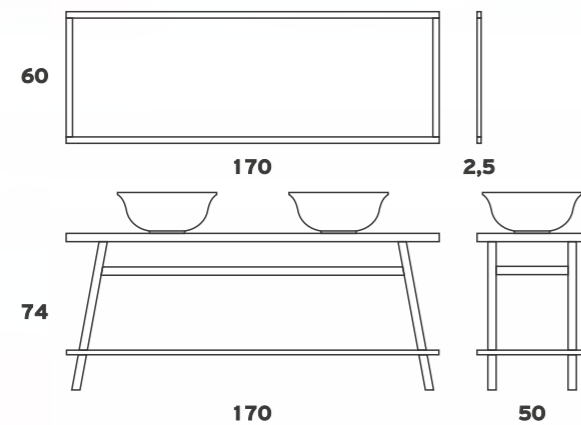

CAVALETTO 170

CAVALETTO 170

Base
Washbasin CONCHIGLIA
Mirror