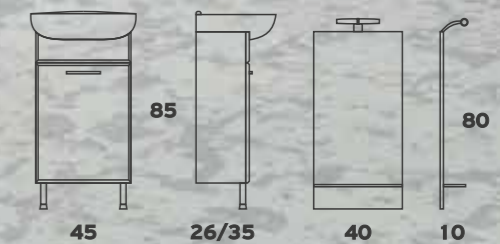

Base (White) + Washbasin

Base (Color) + Washbasin
Mirror + Luminaire LED
Total