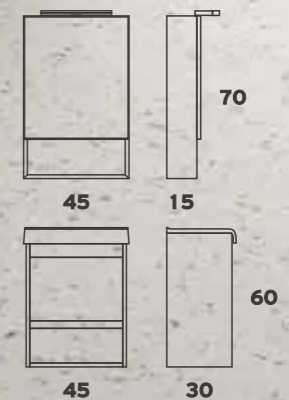

SENTIMENTI 045

SENTIMENTI 045

Lacquer Base + Washbasin
Lacquer Mirror

Melamine Base + Washbasin
Melamine Mirror
Luminaire LED 4501