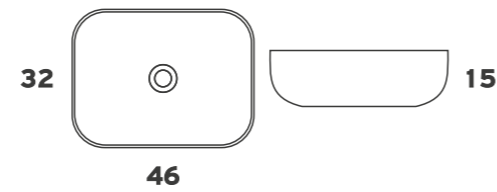

TOP SMILE

TOP 046

INSET - SUBMERGED

Depth 15

SOPRA MIN

Depth 13

Depth 14

Depth 14