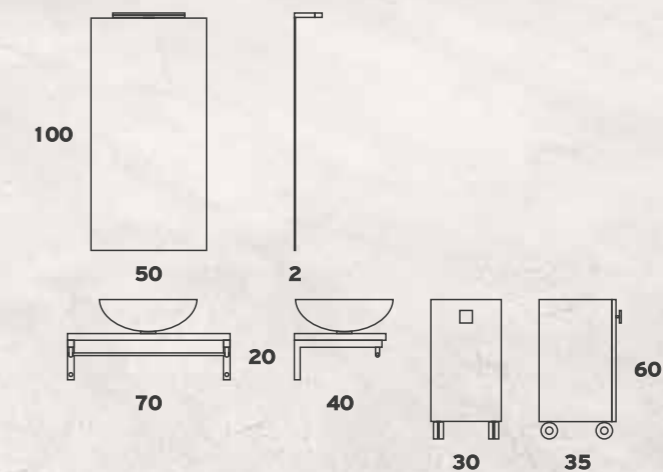

FREE 070

Inox Base with Towel Hanger
Washbasin VETRO 42P
Mirror
Luminaire 4501
Trolley