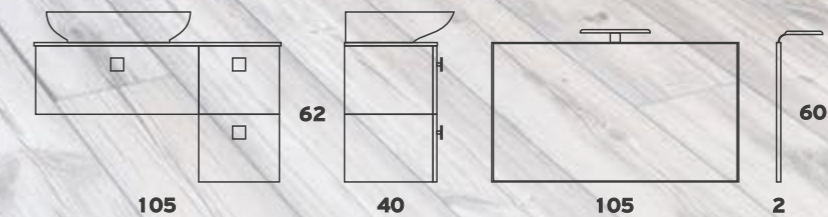

TETRIS 105

- Base
- Glass Marble Lid
- Washbasin FUORI 3
- Inox Frame Mirror
- Luminaire 4400