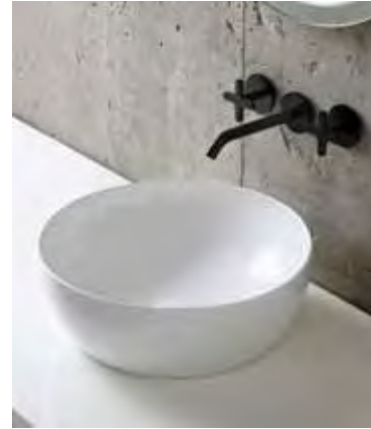

ECI 40

White porcelain
LE MALTECERAMICHE®