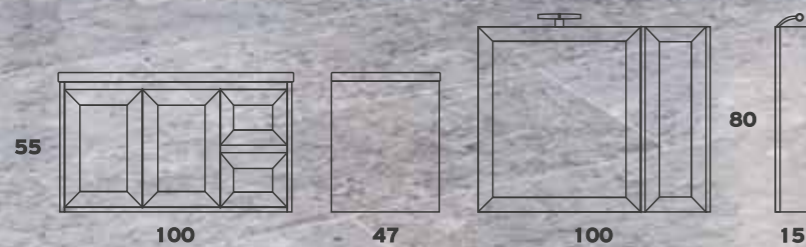

ROVERE RUSTIC 100