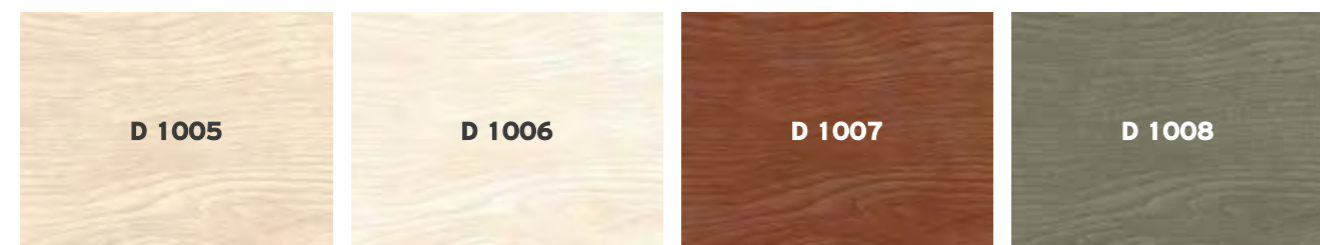

NATURAL

The furniture of MOSAIC series is made of Sea Plywood lined with 4 different wood Veneers (Walnut / Oak / Cherry / Poplar) in wood shades from codes P1001 to P1009

The furniture of OCEAN series is made of Sea Plywood lined with Natural Rustic Oak / Solid Oak and Plywood 18mm in Lacquer shades

The furniture of NATURAL, ROVERE RUSTIC and K-ONE series is made of Sea Plywood lined with Natural Rustic Oak

The furniture of OPEN series is made of Sea Plywood lined with POPLAR in wood shades from codes P1001 to P1009