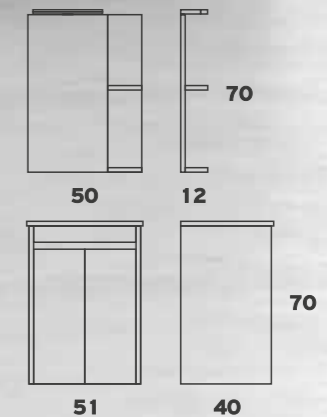

ECO 050

ECO 050

Melamine Base + Washbasin
Melamine Mirror

Lacquer Base + Washbasin
Lacquer Mirror
Luminaire 4501