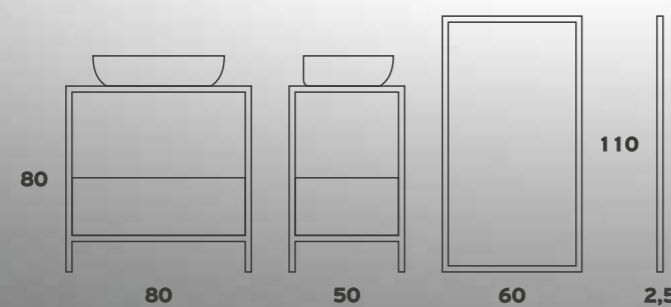

- Base
- Washbasin ECI60M
- Mirror

FLOOR 130

FLOOR 130

Base
Washbasin ECI60M
Mirror LED

COMODA 100

COMODA 100

Base
Glass Washbasin 12mm
Mirror

FERRO 080