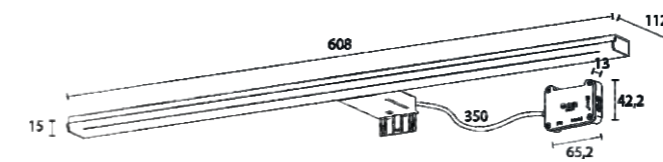

code **4504**

15W - 1800lm - 5700K |