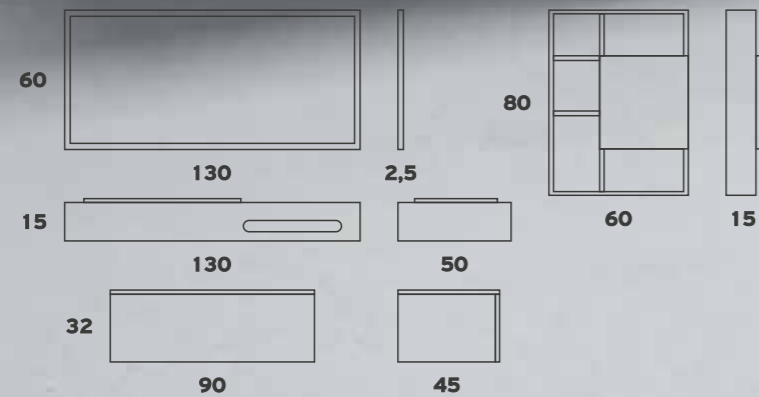

ORO 130

ORO 130

- Base
- Washbasin GLAZE 070
- Base-Drawer
- Mirror
- Hanging Drawer