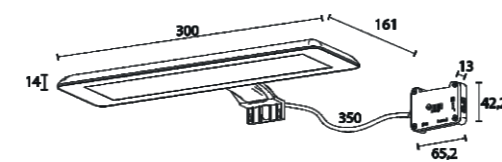

**ANTI-GLARE
STICKER**

DIMENSIONS
290mm x 390mm
21W/220-240V~
50-60Hz