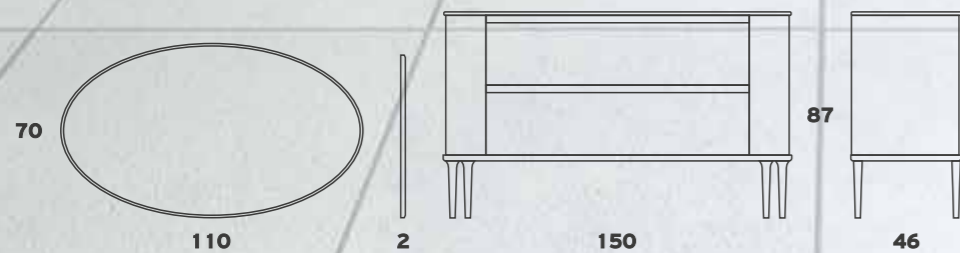

OVAL 150

OVAL 150

Base (4 drawers)
Base-Wood Frame
Technogranite Lid
Under Countertop Washbasin SISTEMA 053
Mirror