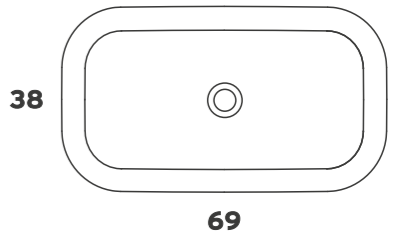

TOP SMILE

INSET - SUBMERGED

Depth 15

SOPRA MIN

Depth 13

Depth 14

Depth 14