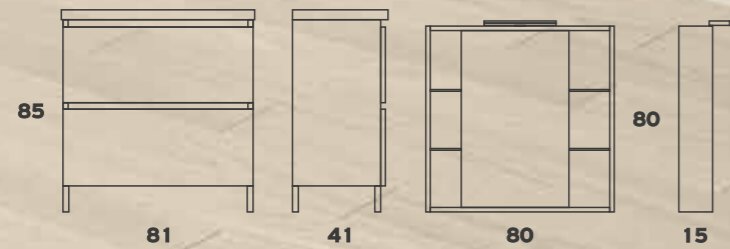

TRENDY 081

TRENDY 081

Base + Washbasin
Mirror
Luminaire 4501