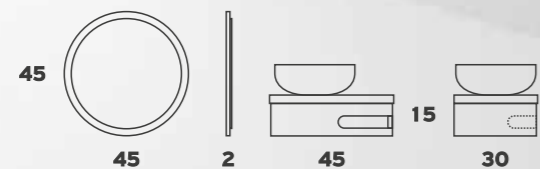

MINI 045

MINI 045

Base
Washbasin TOP 029
Mirror