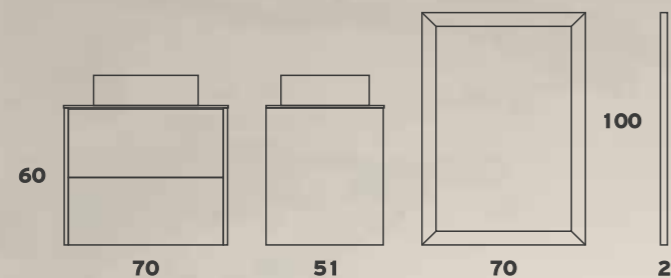

BOX 105

BOX 105

Base (2 drawers)
 Lid LAMINAM 50mm
 Washbasin TOP 060
 Recumbent Mirror
 Luminaire 4503

BOX 070

BOX 070

Base (2 drawers)
Glass Marble Lid 12mm
Washbasin ISVEA 050
Mirror

OVAL 100

OVAL 100