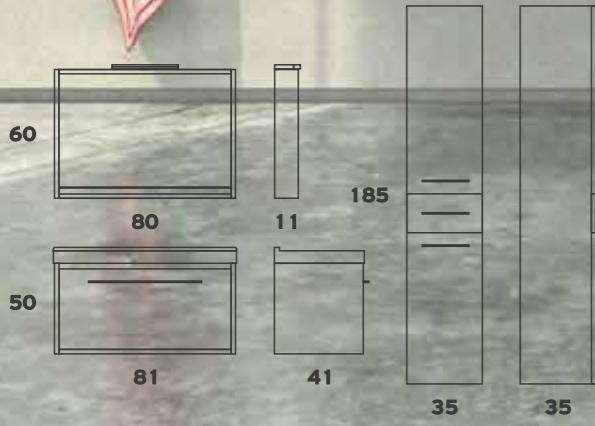

MATRIX 081

MATRIX 081

Lacquer Base + Washbasin
Lacquer Mirror
Luminaire LED 4501
Lacquer Column 135

Melamine Base + Washbasin
Melamine Mirror
Melamine Column 135