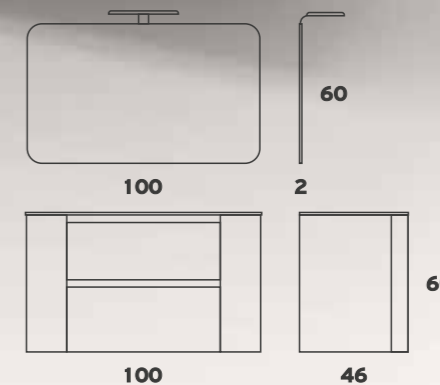

BOX 105

BOX 105

Base (2 drawers)
 Lid LAMINAM 50mm
 Washbasin TOP 060
 Recumbent Mirror
 Luminaire 4503

BOX 070

BOX 070

Base (2 drawers)
Glass Marble Lid 12mm
Washbasin ISVEA 050
Mirror

OVAL 100

OVAL 100