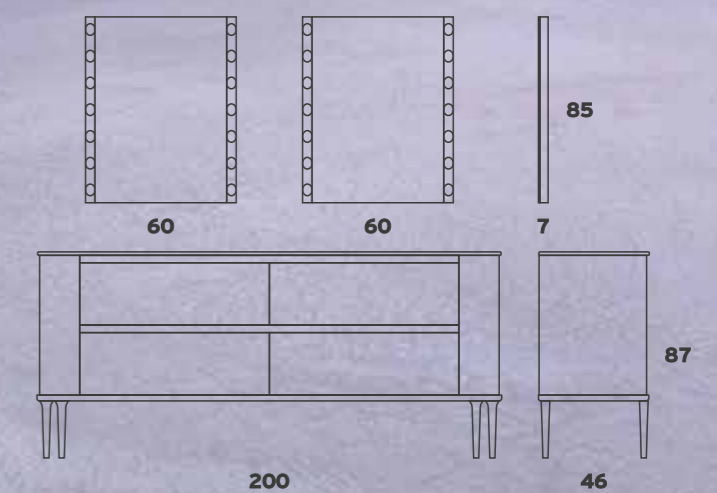

OVAL 200

OVAL 200

Base (6 drawers)
Base-Wood Frame
Technogranite Lid
Under Countertop Washbasin SISTEMA 053 (2 items)
Mirror