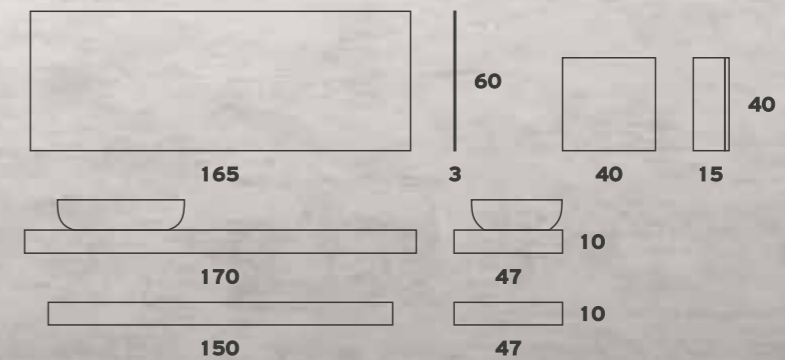

Support Base Solid Oak
Washbasin LAMINAM
Hanging Drawer
Mirror with LED

ORO 130

ORO 130

- Base
- Washbasin GLAZE 070
- Base-Drawer
- Mirror
- Hanging Drawer

TOP 170

TOP 170

- Base TOP
- Washbasin TOP 060
- Shelf TOP
- Mirror with LED
- Cabinets Mir. (4 items)