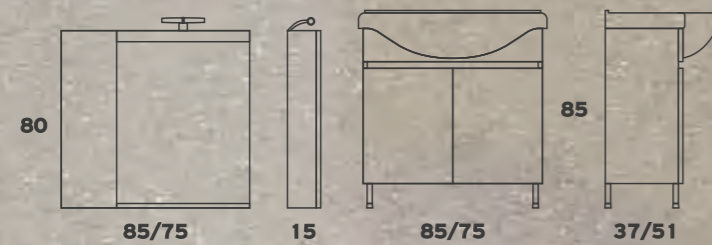

SIFNOS 075

Base + Washbasin
Mirror + Luminaire LED
Total