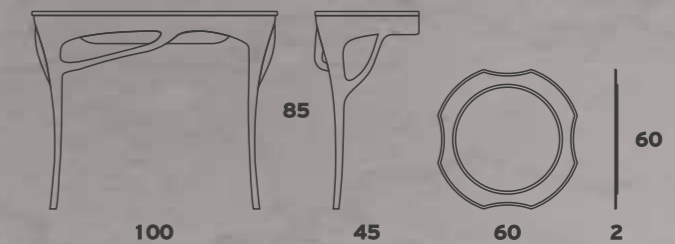

- Base
- Washbasin ECI60M
- Mirror

FLOOR 130

FLOOR 130

Base
Washbasin ECI60M
Mirror LED

COMODA 100

COMODA 100

Base
Glass Washbasin 12mm
Mirror

FERRO 080