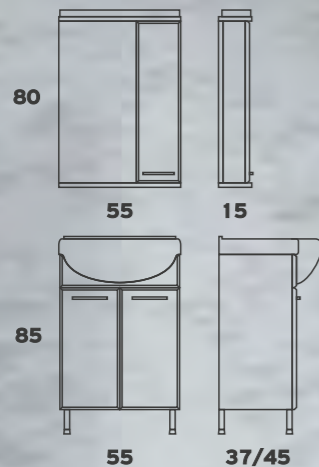

OCEAN 055

OCEAN 055

Base (Color) + Washbasin
Mirror (Color)
Total

Base (White) + Washbasin
Mirror (White)
Total