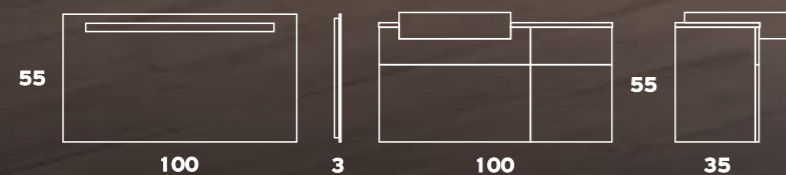

FREE 100EX

FREE 100EX

Base
Washbasin SEMISQUARE
Mirror LED

FREE 100

FREE 100

Washbasin Base
Washbasin SEMISQUARE
Trolley
Mirror + Cabinet
Luminaire 4502