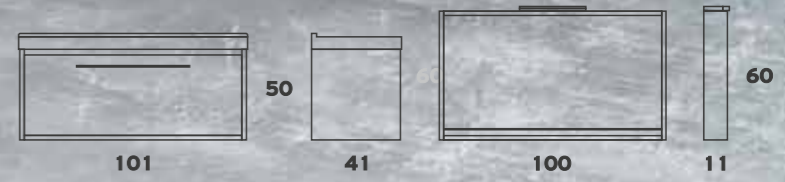

Melamine Base + Washbasin
Melamine Mirror
Melamine Column 135

MATRIX 101

MATRIX 101

Lacquer Base + Washbasin
Lacquer Mirror

Melamine Base + Washbasin
Melamine Mirror
Luminaire LED 4501

The furniture of SIFNOS series is made of Melamine 18mm in 12 wood colors