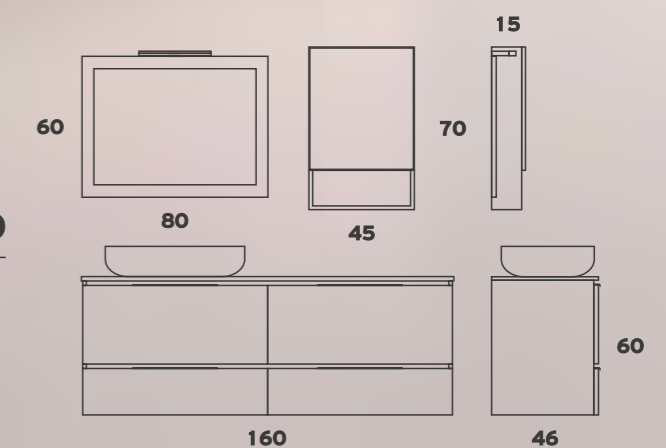

SMILE 160

SMILE 160

Lacquer Base + Plywood Lid
Lacquer Mirror
Lacquer Mirror Cabinet

Base + Melamine Lid
Washbasin TOP 060
Melamine Mirror
Melamine Mirror Cabinet
Luminaire 4502