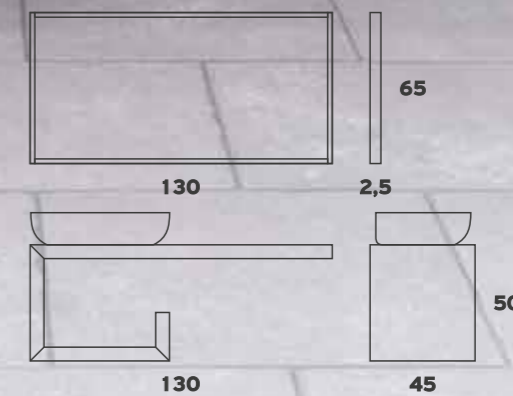

G-TOP 130

G-TOP 130

Base
Washbasin ECI60M LE MALTE NERO
Mirror