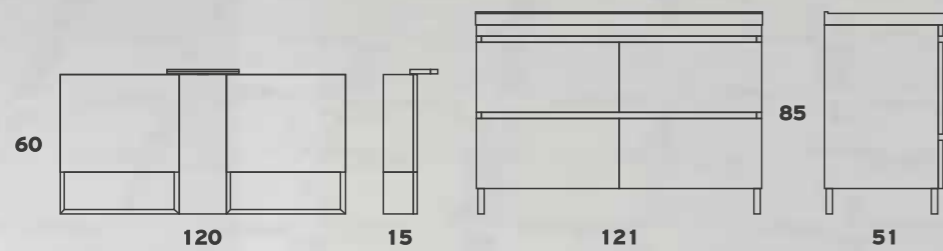

TRENDY 121

TRENDY 121

Base + Washbasin
Mirror
Luminaires 4501 (2 items)