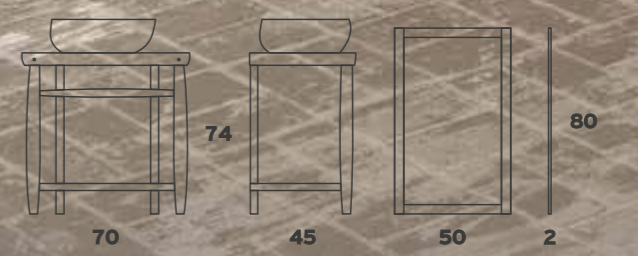

VILLAGE 070

VILLAGE 070
Base
Washbasin RIVERSTONE
Mirror
Towel Hanger