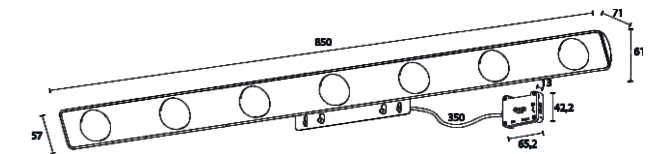

SARA code **4902**

6W - 363lm - 5700K |