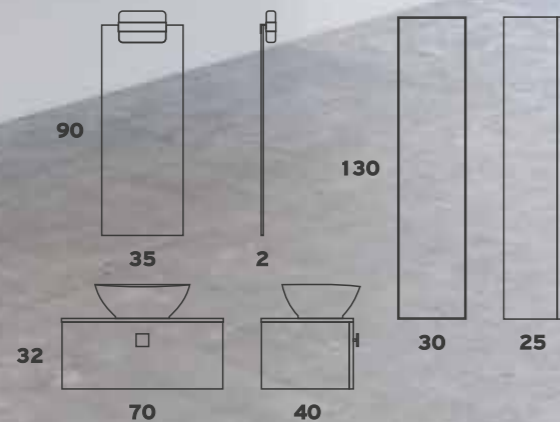

TETRIS 070

TETRIS 070

Base
Glass Marble Lid 12mm
Washbasin TOP 040
Mirror
Luminaire 4903
Column TETRIS with Mirror

FREE 070

FREE 070

Inox Base with Towel Hanger
Washbasin VETRO 42P
Mirror
Luminaire 4501
Trolley