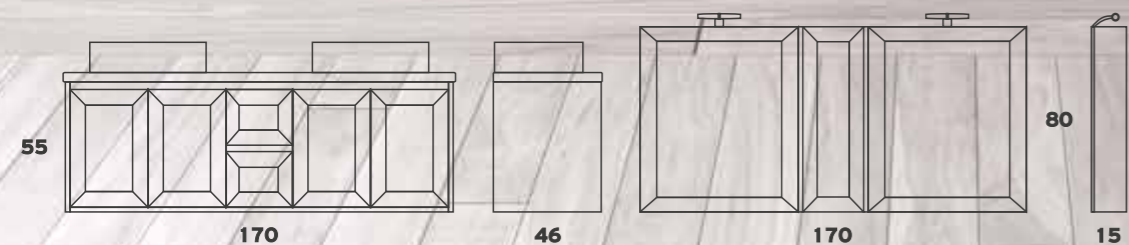

ROVERE RUSTIC 170

ROVERE RUSTIC 170

Base
Plywood Lid RUSTIC
Washbasin EQA60M LE MALTE BIANCO
Mirror + Cabinet
Luminaire ECO