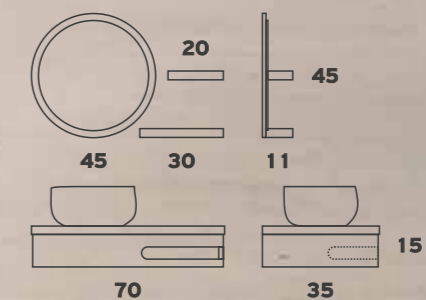

MINI 070

MINI 070

Base
Washbasin MINISTONE
Mirror + Shelves