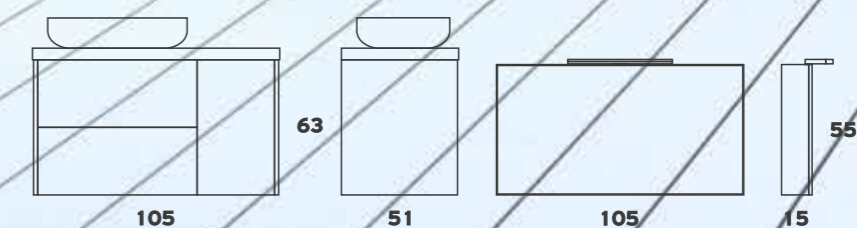

BOX 105

BOX 105

Base (2 drawers)
 Lid LAMINAM 50mm
 Washbasin TOP 060
 Recumbent Mirror
 Luminaire 4503

BOX 070

BOX 070

Base (2 drawers)
Glass Marble Lid 12mm
Washbasin ISVEA 050
Mirror

OVAL 100

OVAL 100