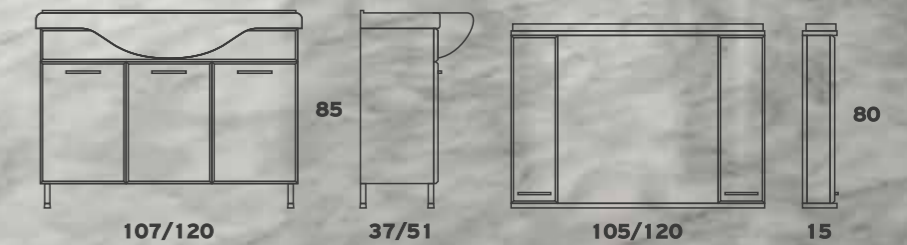

OCEAN 120

Base (White) + Washbasin
Mirror (White)
Total

Base (Color) + Washbasin
Mirror (Color)
Total