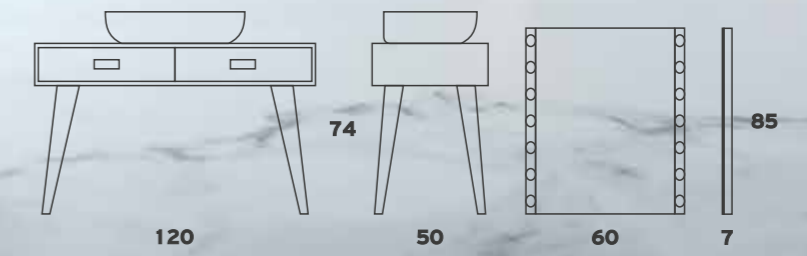

VILLAGE 070

VILLAGE 070
 Base
 Washbasin RIVERSTONE
 Mirror
 Towel Hanger

VILLAGE 150K

VILLAGE 150K

- Base
- Washbasin EQA60M LE MALTE GRIGGIO
- Mirror
- Cabinet Drawer Solid Oak

HOLLYWOOD 120

HOLLYWOOD 120