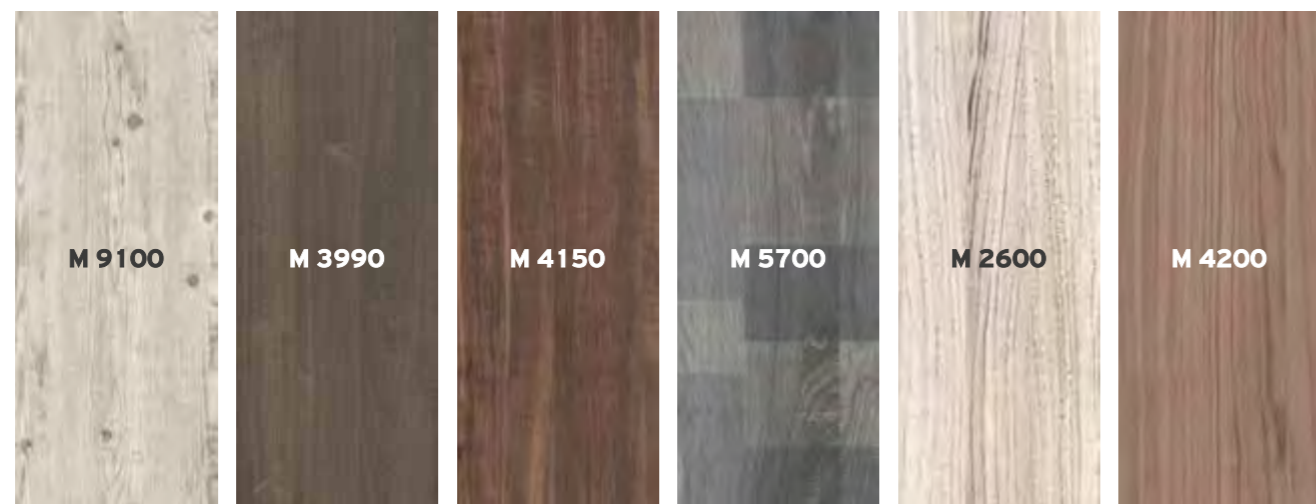

SMILE

Made of water resistant MDF in RAL shades and 12 Melamine colors

Ability of placing a countertop washbasin in the SMILE furniture on a surface of:

- Melamine 18mm |
- Sea Plywood Lacquer 18mm |
- Technogranite 20mm |
- Crystal 12mm in RAL shades |
- White Marble Glass 12mm |