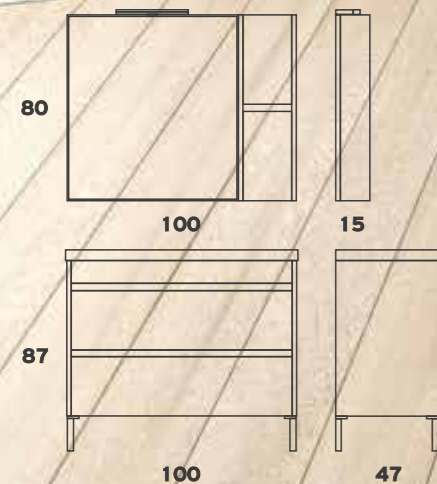

Melamine Base + Washbasin
Melamine Mirror
Luminaire LED 4501

ELEGANCE 100

ELEGANCE 100

Melamine Base (2 drawers) + Washbasin
Melamine Mirror
Luminaire LED 4501

Lacquer Base (2 drawers) + Washbasin
Lacquer Mirror