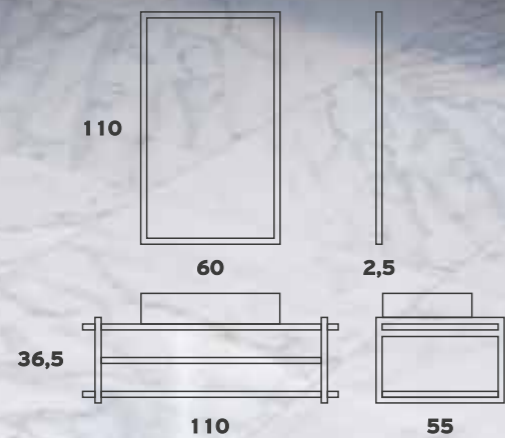

FERRO 110

FERRO 110

Metallic Base with Solid Oak Rustic Lids
Washbasin ISVEA 060
Mirror