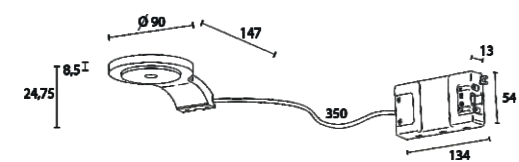

NIKITA code **4400**

10W - 1870lm - 5700K |

NIKITA BLACK code **4401**

10W - 1870lm - 5700K