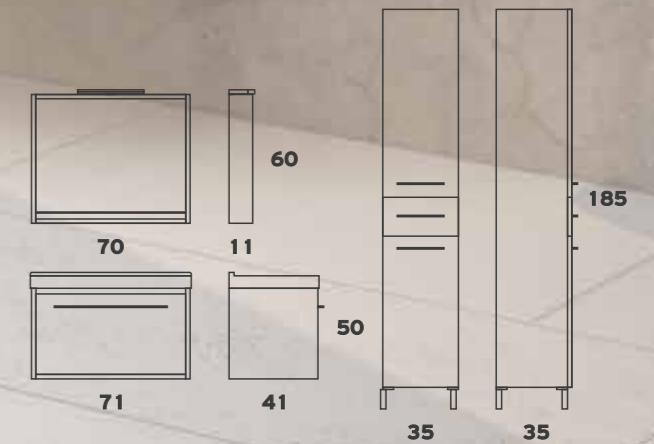

MATRIX 071

MATRIX 071

Lacquer Base + Washbasin
Lacquer Mirror

Melamine Base + Washbasin
Melamine Mirror
Column 135.M
Luminaire LED 4501