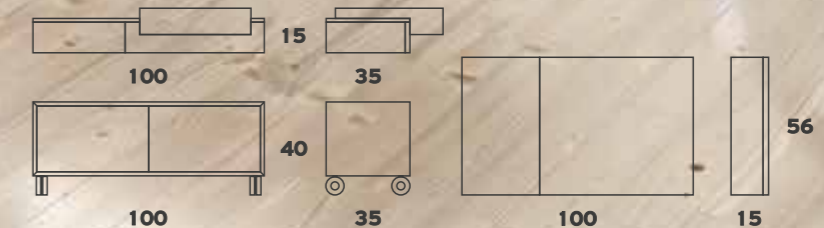

FREE 070

Inox Base with Towel Hanger
Washbasin VETRO 42P
Mirror
Luminaire 4501
Trolley

FREE 100EX

FREE 100EX

Base
Washbasin SEMISQUARE
Mirror LED

FREE 100

FREE 100

Washbasin Base
Washbasin SEMISQUARE
Trolley
Mirror + Cabinet
Luminaire 4502