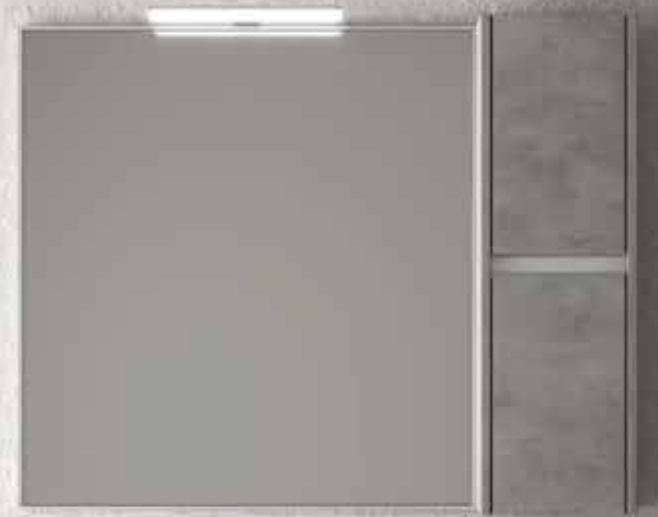

Melamine Base + Washbasin
Melamine Mirror
Luminaire LED 4501

ELEGANCE 100

ELEGANCE 100

Melamine Base (2 drawers) + Washbasin
Melamine Mirror
Luminaire LED 4501

Lacquer Base (2 drawers) + Washbasin
Lacquer Mirror