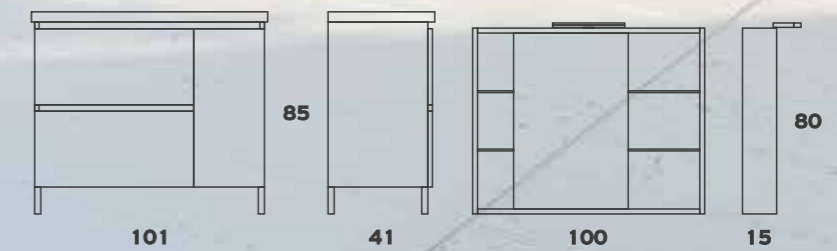

TRENDY 101

TRENDY 101

Base + Washbasin
Mirror
Luminaires 4501