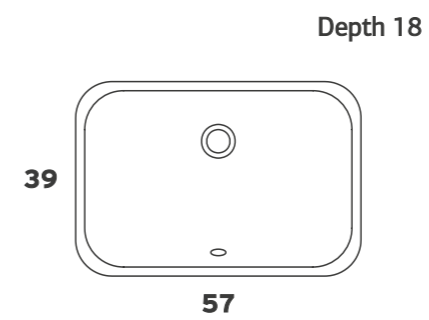

TOP SMILE

INSET - SUBMERGED

NETTUNO

Depth 15

SOPRA MIN

Depth 13

Depth 14

Depth 14